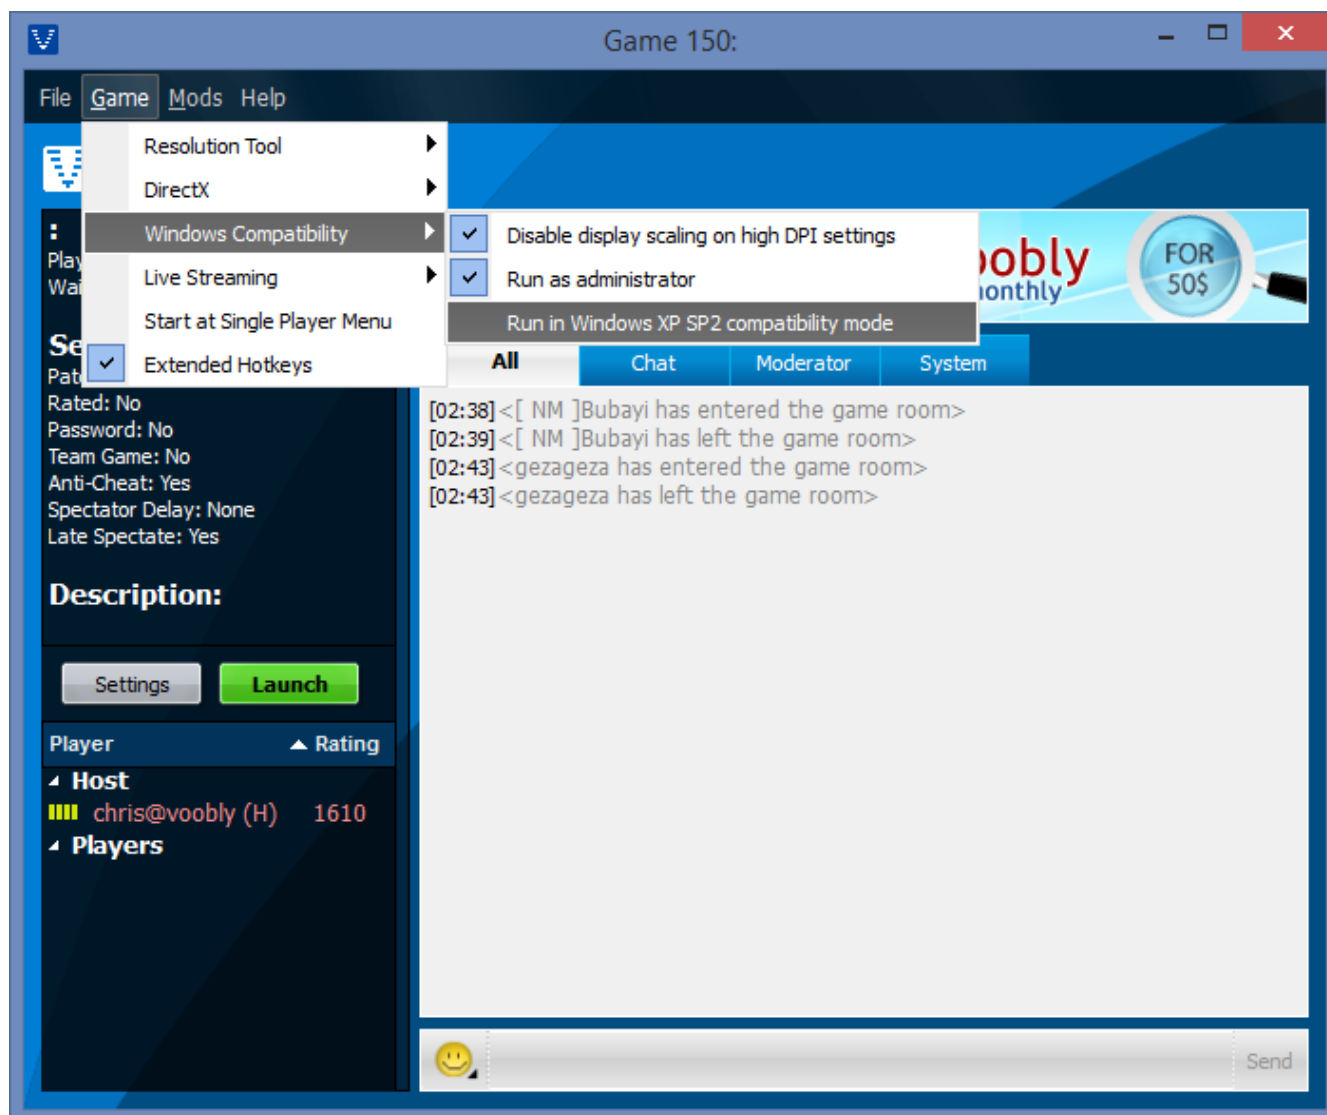

# TTT KB1065 Run in Windows XP SP2 compatibility mode

Recommended configuration: **ENABLED**  
Default: **DISABLED**