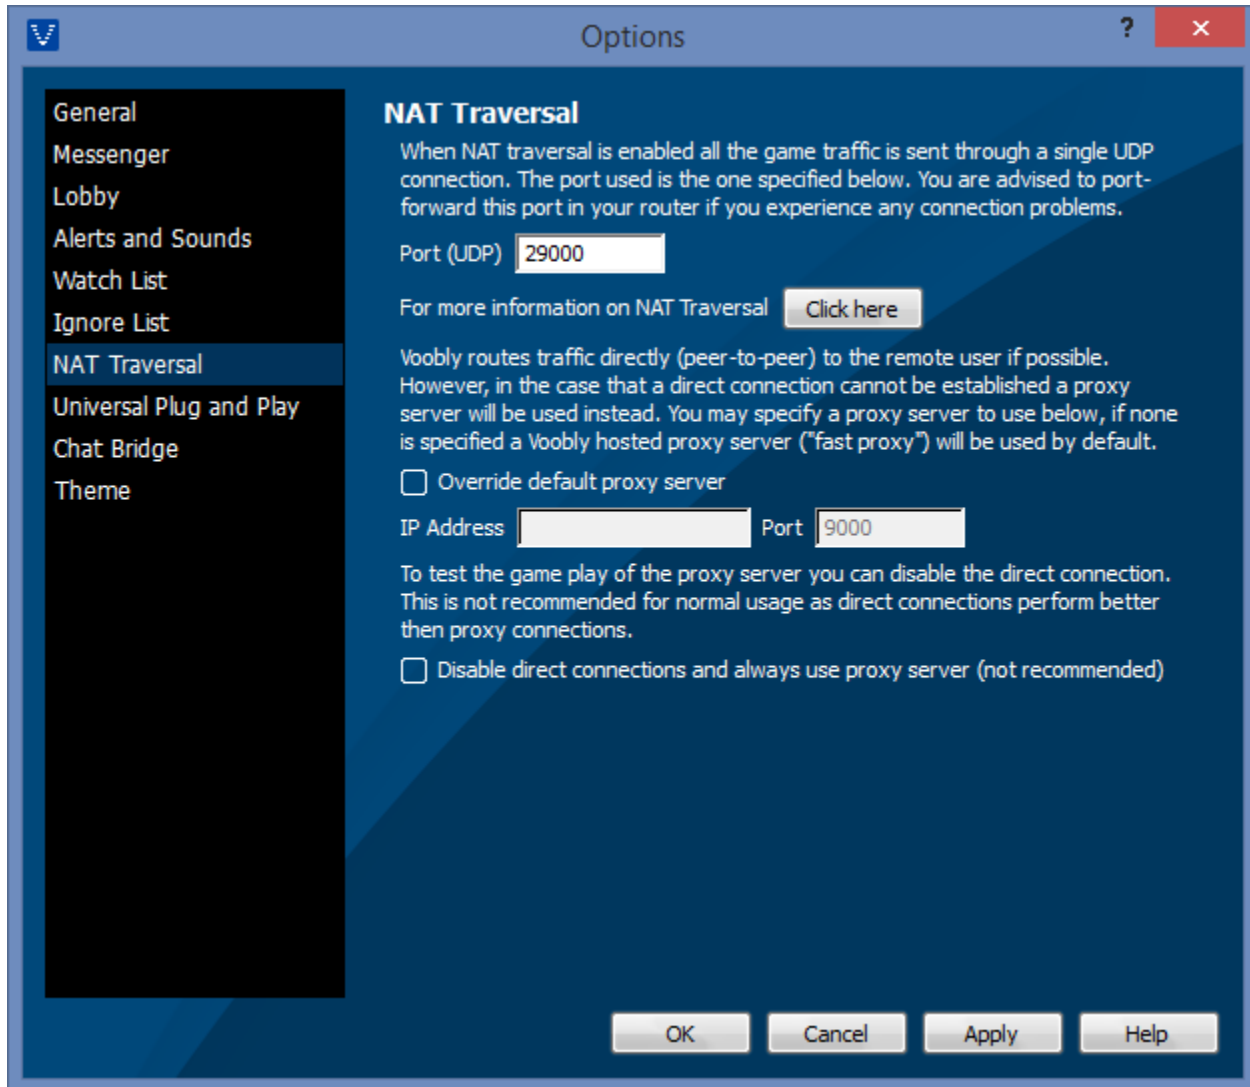

KB1067 NAT Traversal

Recommended configuration:

- Override default proxy server: **DISABLED**
- Disable direct connections and always use proxy server (not recommended): **DISABLED**

Default: **ALL DISABLED**

Recommended NAT-Traversal port: **27000 UDP** or **29000 UDP**

Default NAT-Traversal port: **16000 UDP**

 Port 16000 UDP is a common port used by other applications. Under certain circumstances this could be causing problems. We recommend changing this to one of the values above.